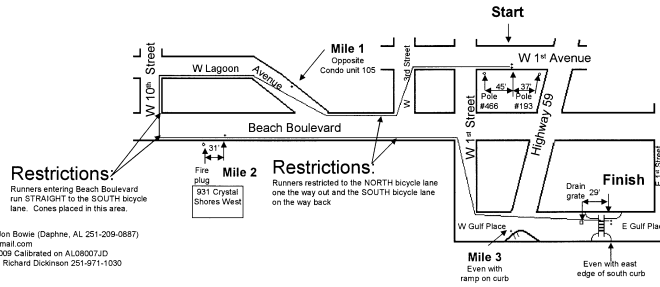

Sweetheart 5K II

Gulf Shores, Alabama

AL09004JD
Effective 02-10-2009 to 12-31-2019

No Diagrams to Scale